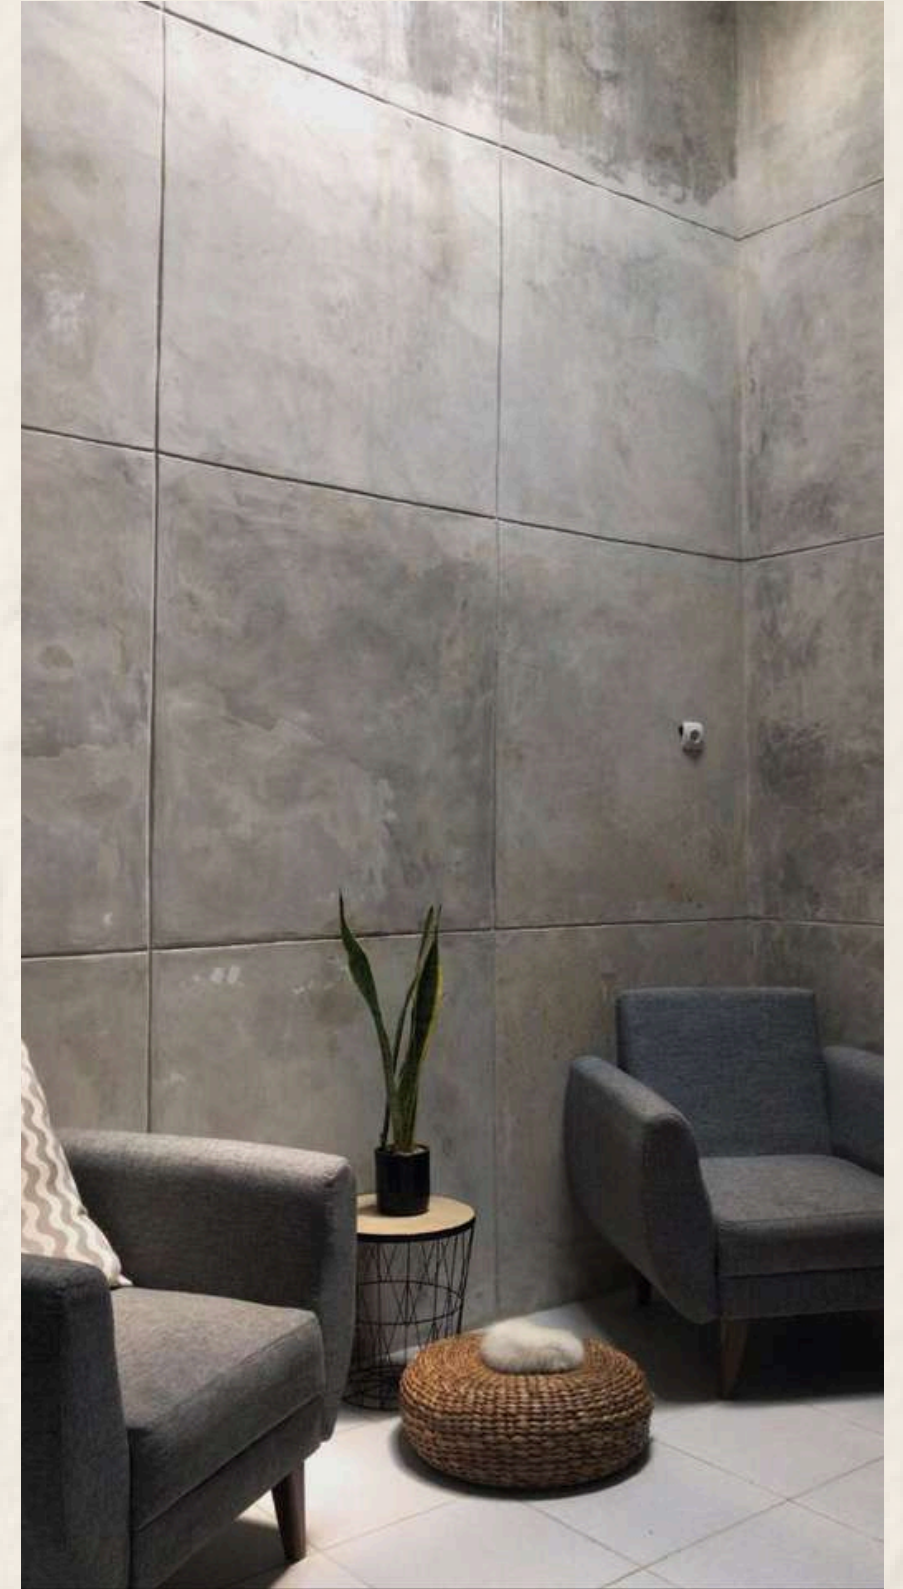

RETAIL & HOSPITALITY

TEXTURE
& TONE
A BRAND OF PAINT HOUSE