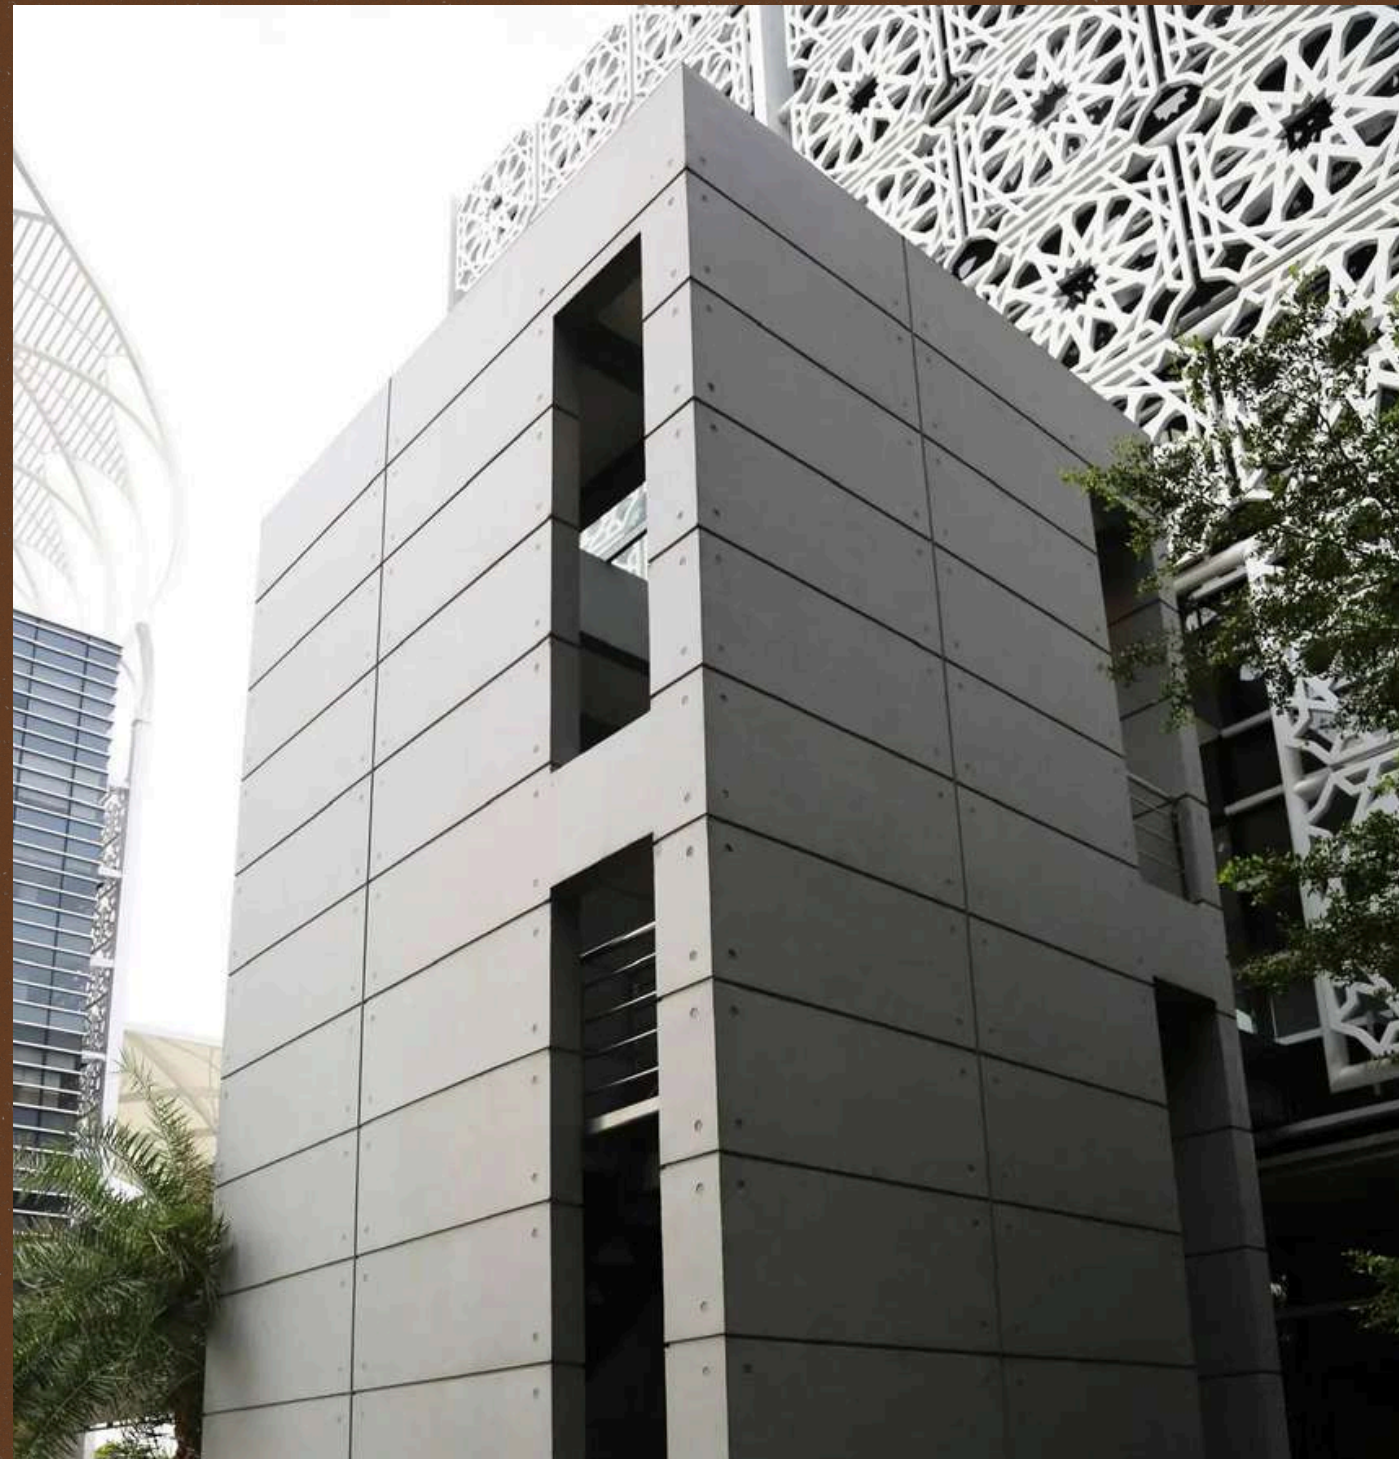

CONCRETE FINISH

INDUSTRIAL DEPTH. MODERN PRECISION.

TEXTURE
& TONE
A BRAND OF PAINT HOUSE

TEXTURE
& TONE
A BRAND OF PAINT HOUSE

Our Story

Texture & Tone is a premium surface design brand specializing in bespoke textures for modern architecture and interiors. With a strong foundation in craftsmanship and innovation, we create finishes that elevate spatial experiences.