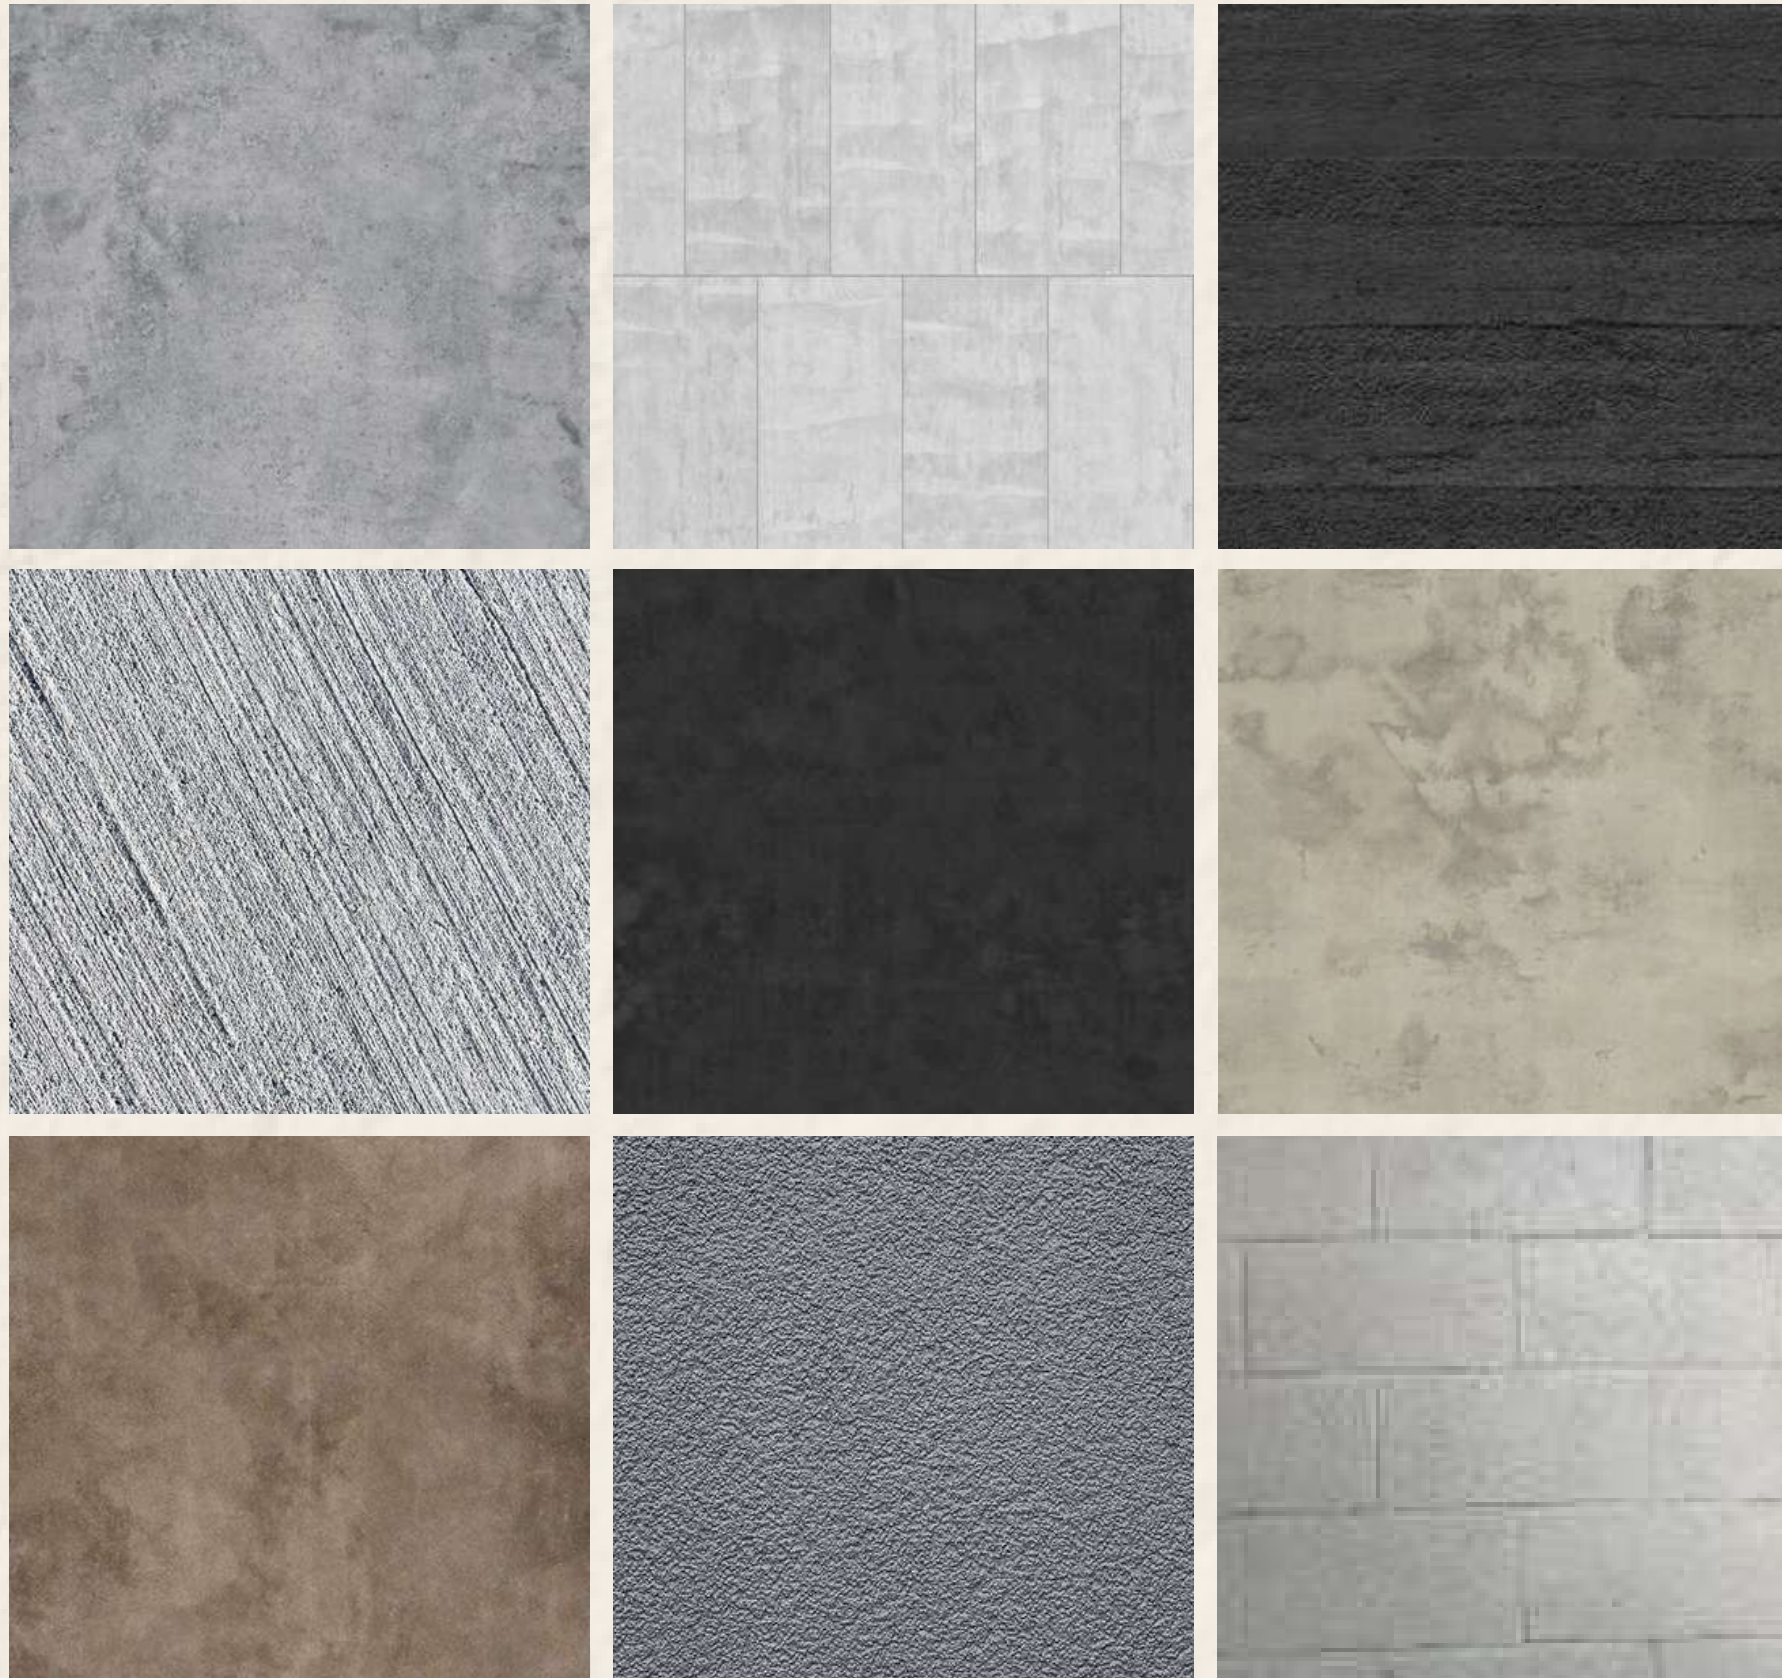

- Seamless industrial finish
- Minimal and modern aesthetic
- High durability
- Subtle tonal variations
- Strong visual impact

CONCRETE FINISH

CONCRETE SERIES:

A curated range of concrete textures designed to balance raw material aesthetics with refined modern finishes.