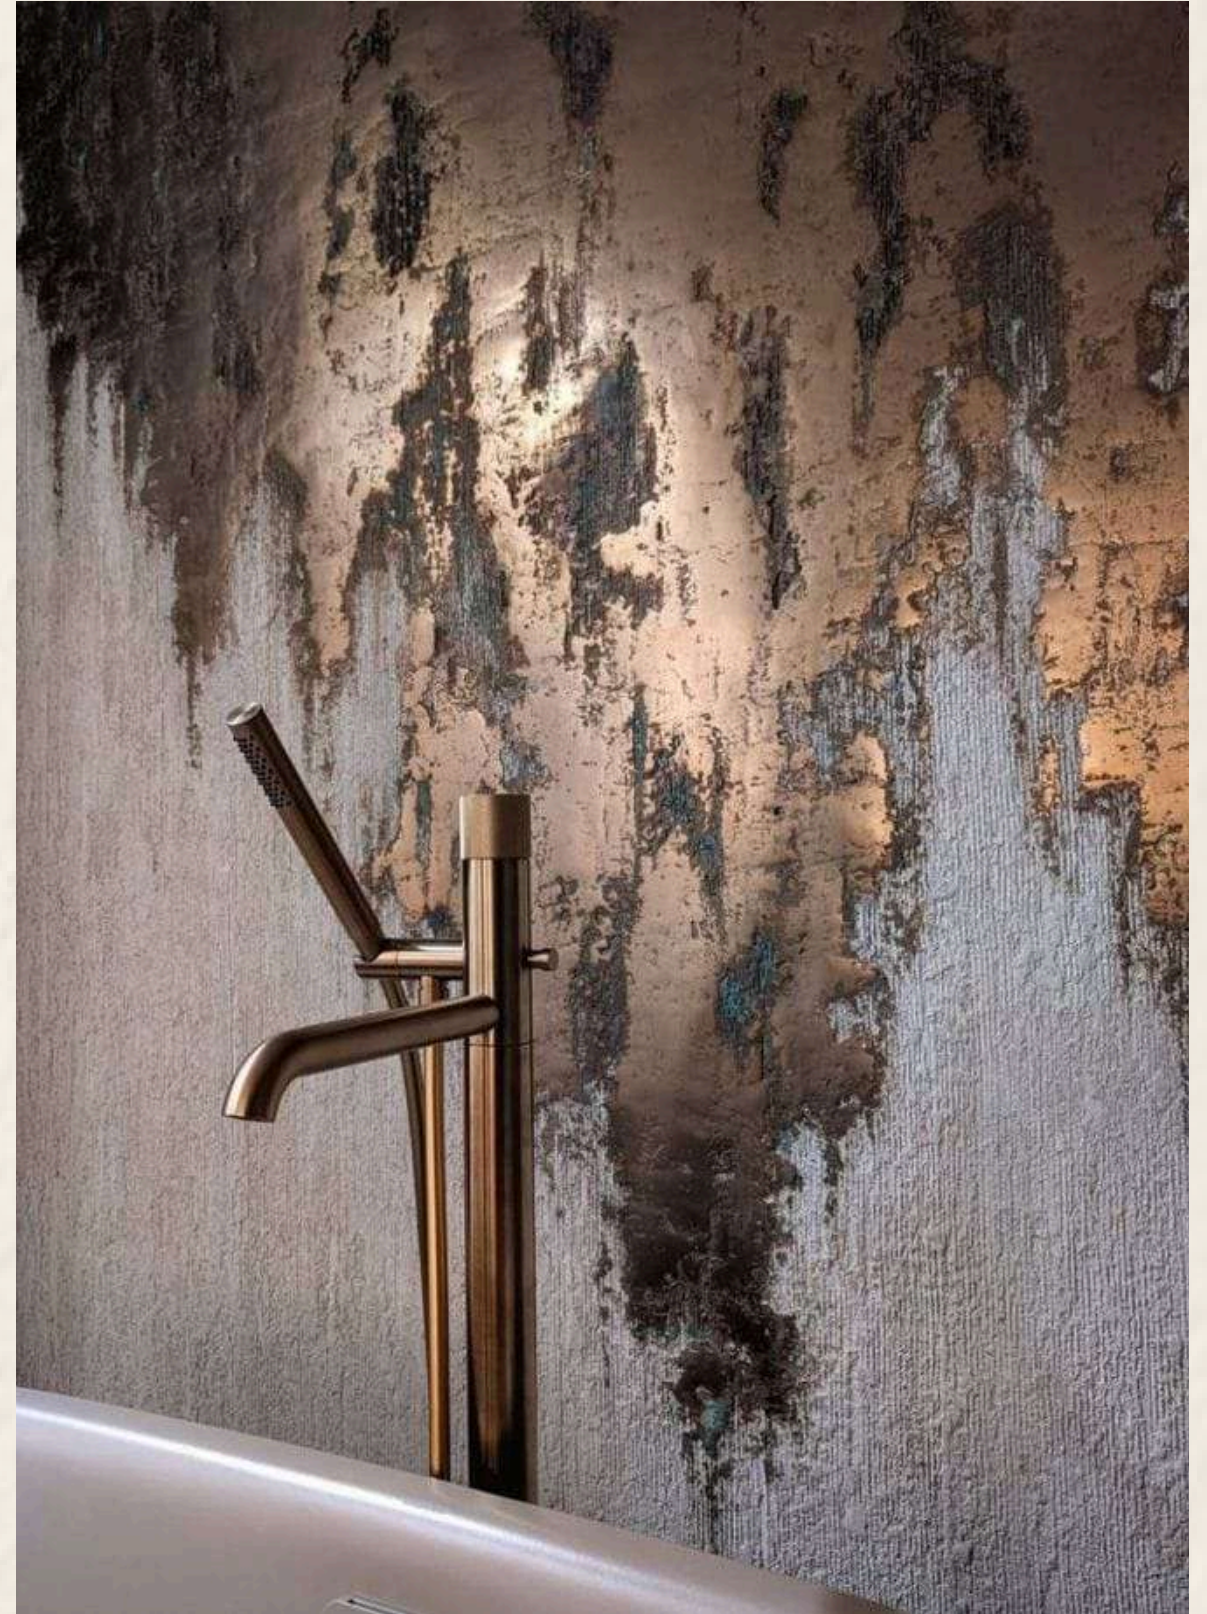

FEATURES:

- High metallic sheen
- Reflective surface finish
- Dynamic light interaction
- Premium luxury appeal
- Unique handcrafted textures

LIQUID METAL FINISH

TEXTURE
& TONE
A BRAND OF PAINT HOUSE

LIQUID METAL SERIES:

A curated range of metallic textures defined by fluid movement, reflective depth, and bold visual impact.

- Liquid Gold
- Brushed Brass
- Molten Bronze
- Metallic Flow
- Aged Metal
- Burnished Gold
- Oxide Texture
- Fluid Alloy

LUXURY INTERIORS

TEXTURE
& TONE
A BRAND OF PAINT HOUSE

FEATURE WALLS

TEXTURE
& TONE
A BRAND OF PAINT HOUSE

LIQUID METAL FINISH

TEXTURE
& TONE
A BRAND OF PAINT HOUSE

Where Surfaces Turn Into Statements.

EXPLORE BESPOKE FINISHES TAILORED FOR
YOUR NEXT PROJECT.