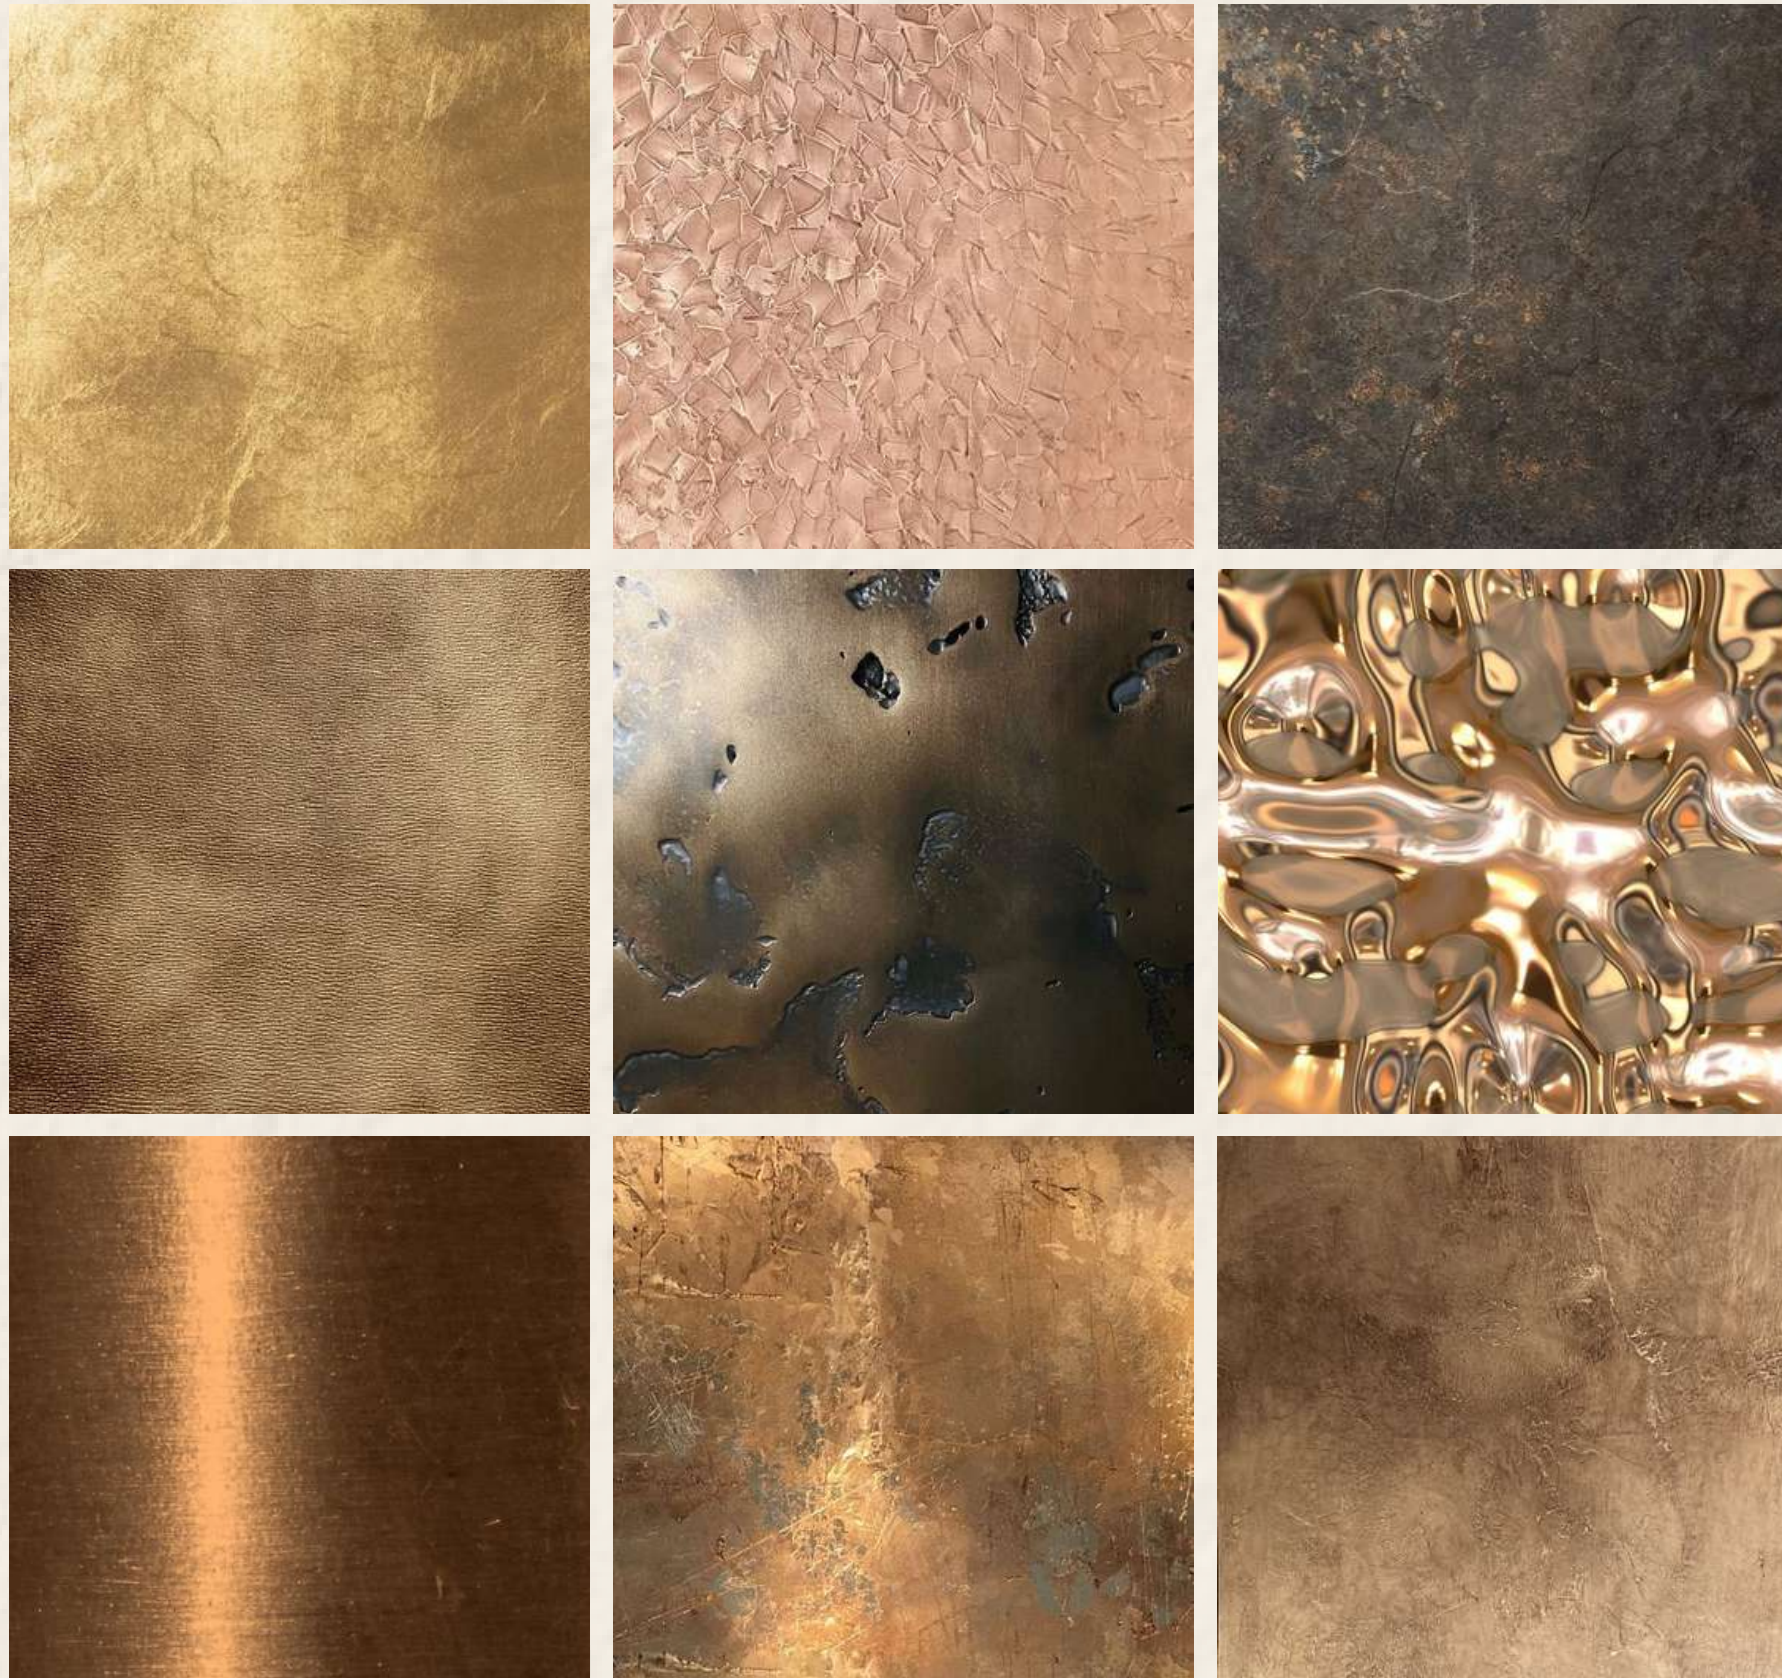

LIQUID METAL FINISH

TEXTURE
& TONE
A BRAND OF PAINT HOUSE

ABOUT:

Liquid metal finishes transform surfaces into dynamic, reflective expressions. With fluid textures and metallic depth, they create bold, luxurious statements that evolve with light.

FEATURES:

- High metallic sheen
- Reflective surface finish
- Dynamic light interaction
- Premium luxury appeal
- Unique handcrafted textures

LIQUID METAL FINISH

TEXTURE
& TONE
A BRAND OF PAINT HOUSE

LIQUID METAL SERIES:

A curated range of metallic textures defined by fluid movement, reflective depth, and bold visual impact.

- Liquid Gold
- Brushed Brass
- Molten Bronze
- Metallic Flow
- Aged Metal
- Burnished Gold
- Oxide Texture
- Fluid Alloy