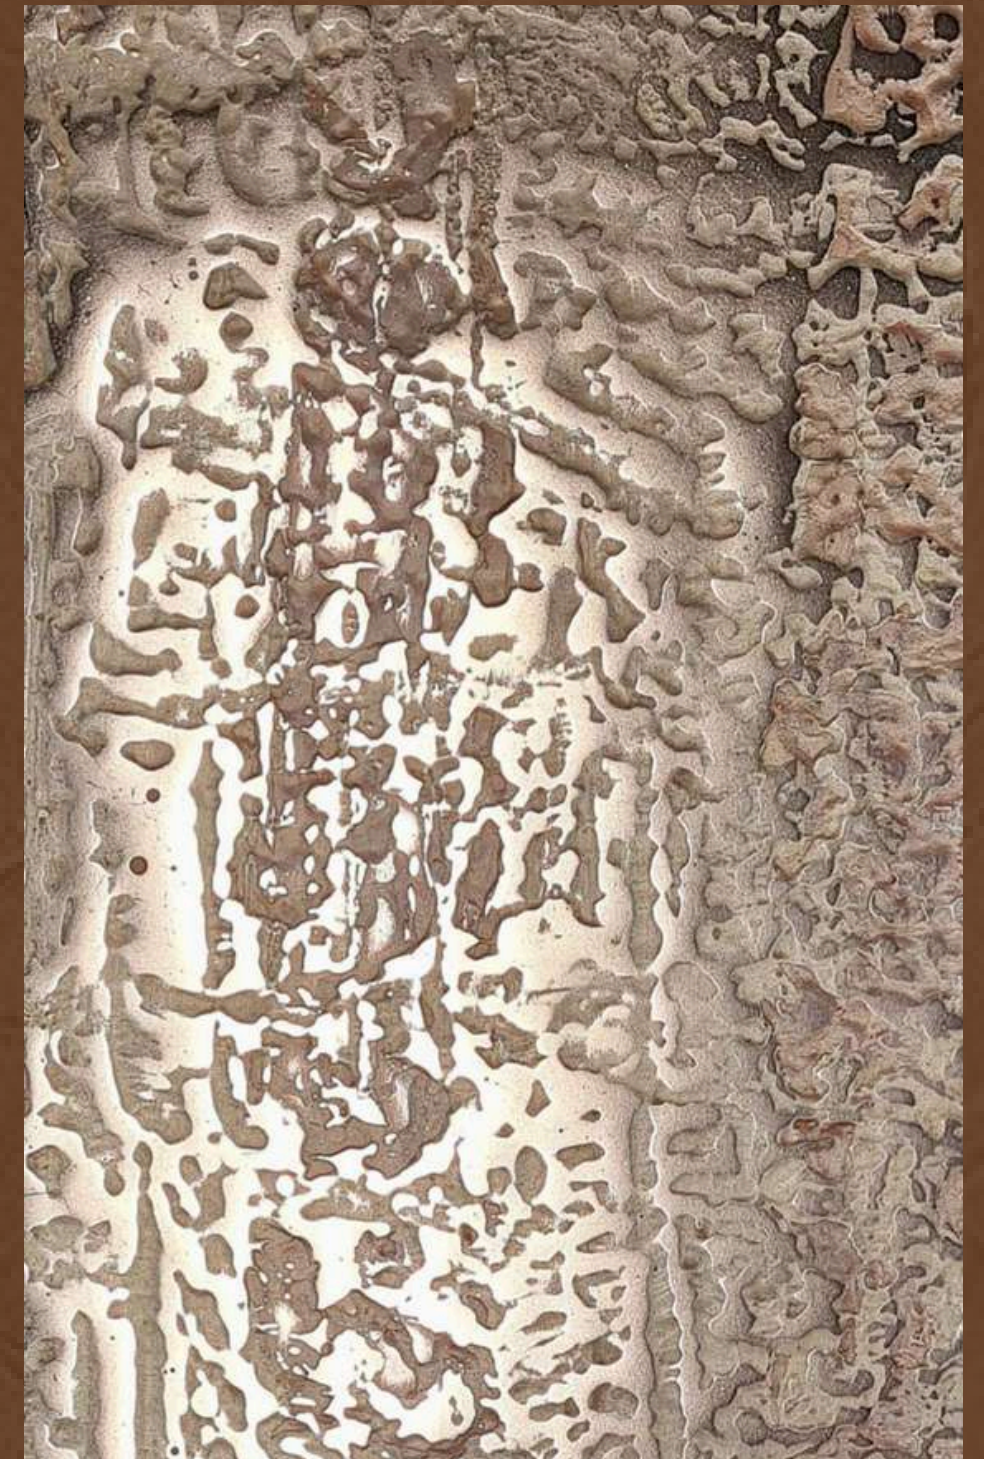

LIQUID METAL FINISH

TEXTURE
& TONE
A BRAND OF PAINT HOUSE

FLUID METAL. BOLD EXPRESSION.

TEXTURE
& TONE
A BRAND OF PAINT HOUSE

Our Story

Texture & Tone is a premium surface design brand specializing in bespoke textures for modern architecture and interiors. With a strong foundation in craftsmanship and innovation, we create finishes that elevate spatial experiences.