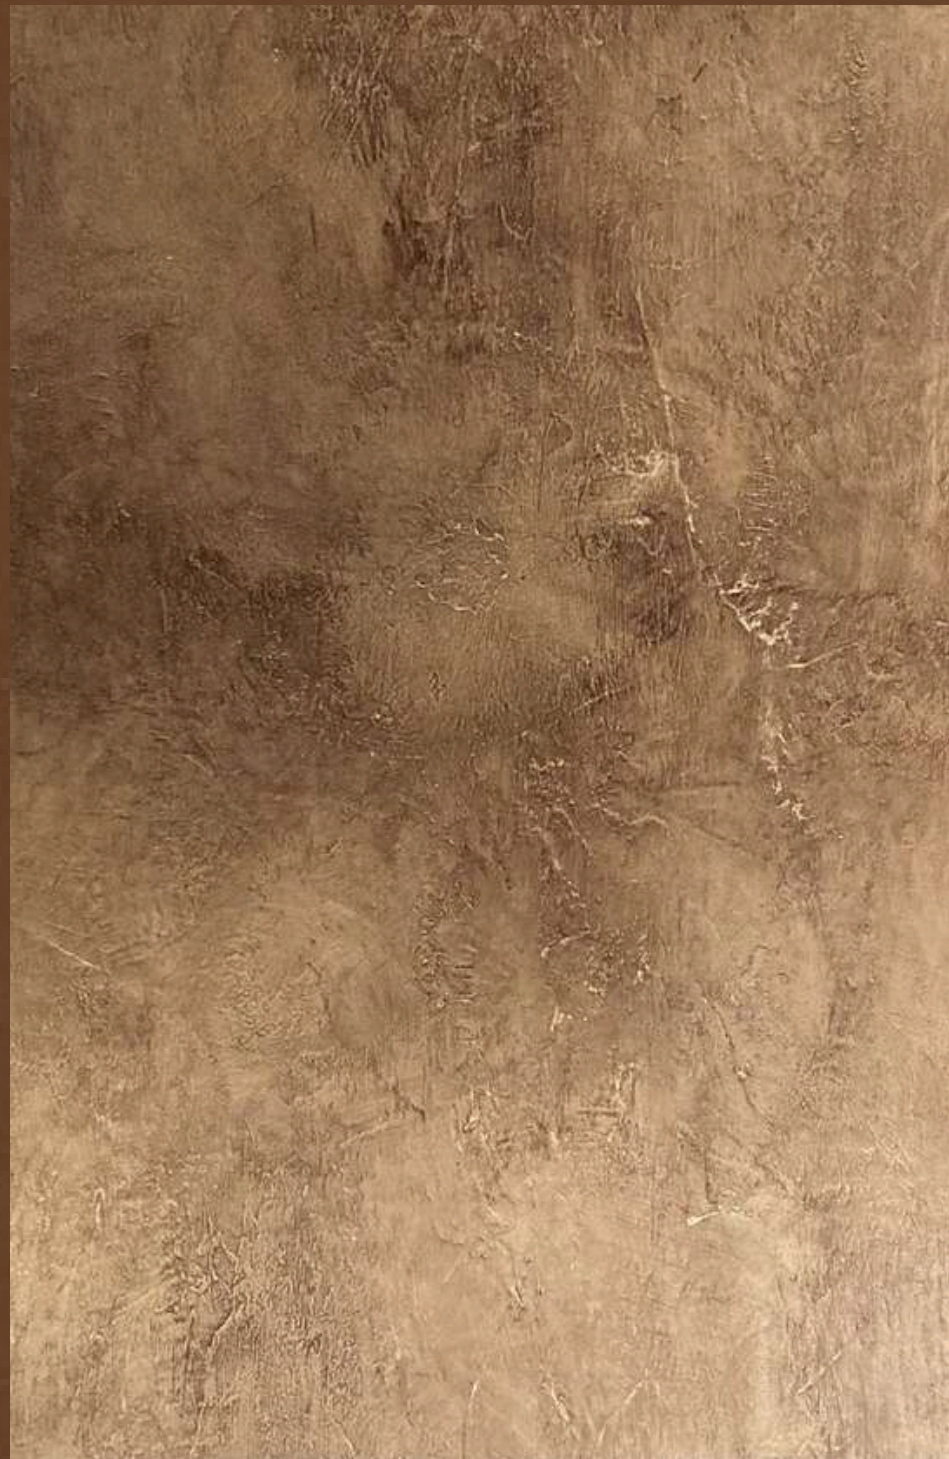

LIQUID METAL FINISH

TEXTURE
& TONE
A BRAND OF PAINT HOUSE

FLUID METAL. BOLD EXPRESSION.

TEXTURE
& TONE
A BRAND OF PAINT HOUSE

Our Story

Texture & Tone is a premium surface design brand specializing in bespoke textures for modern architecture and interiors. With a strong foundation in craftsmanship and innovation, we create finishes that elevate spatial experiences.