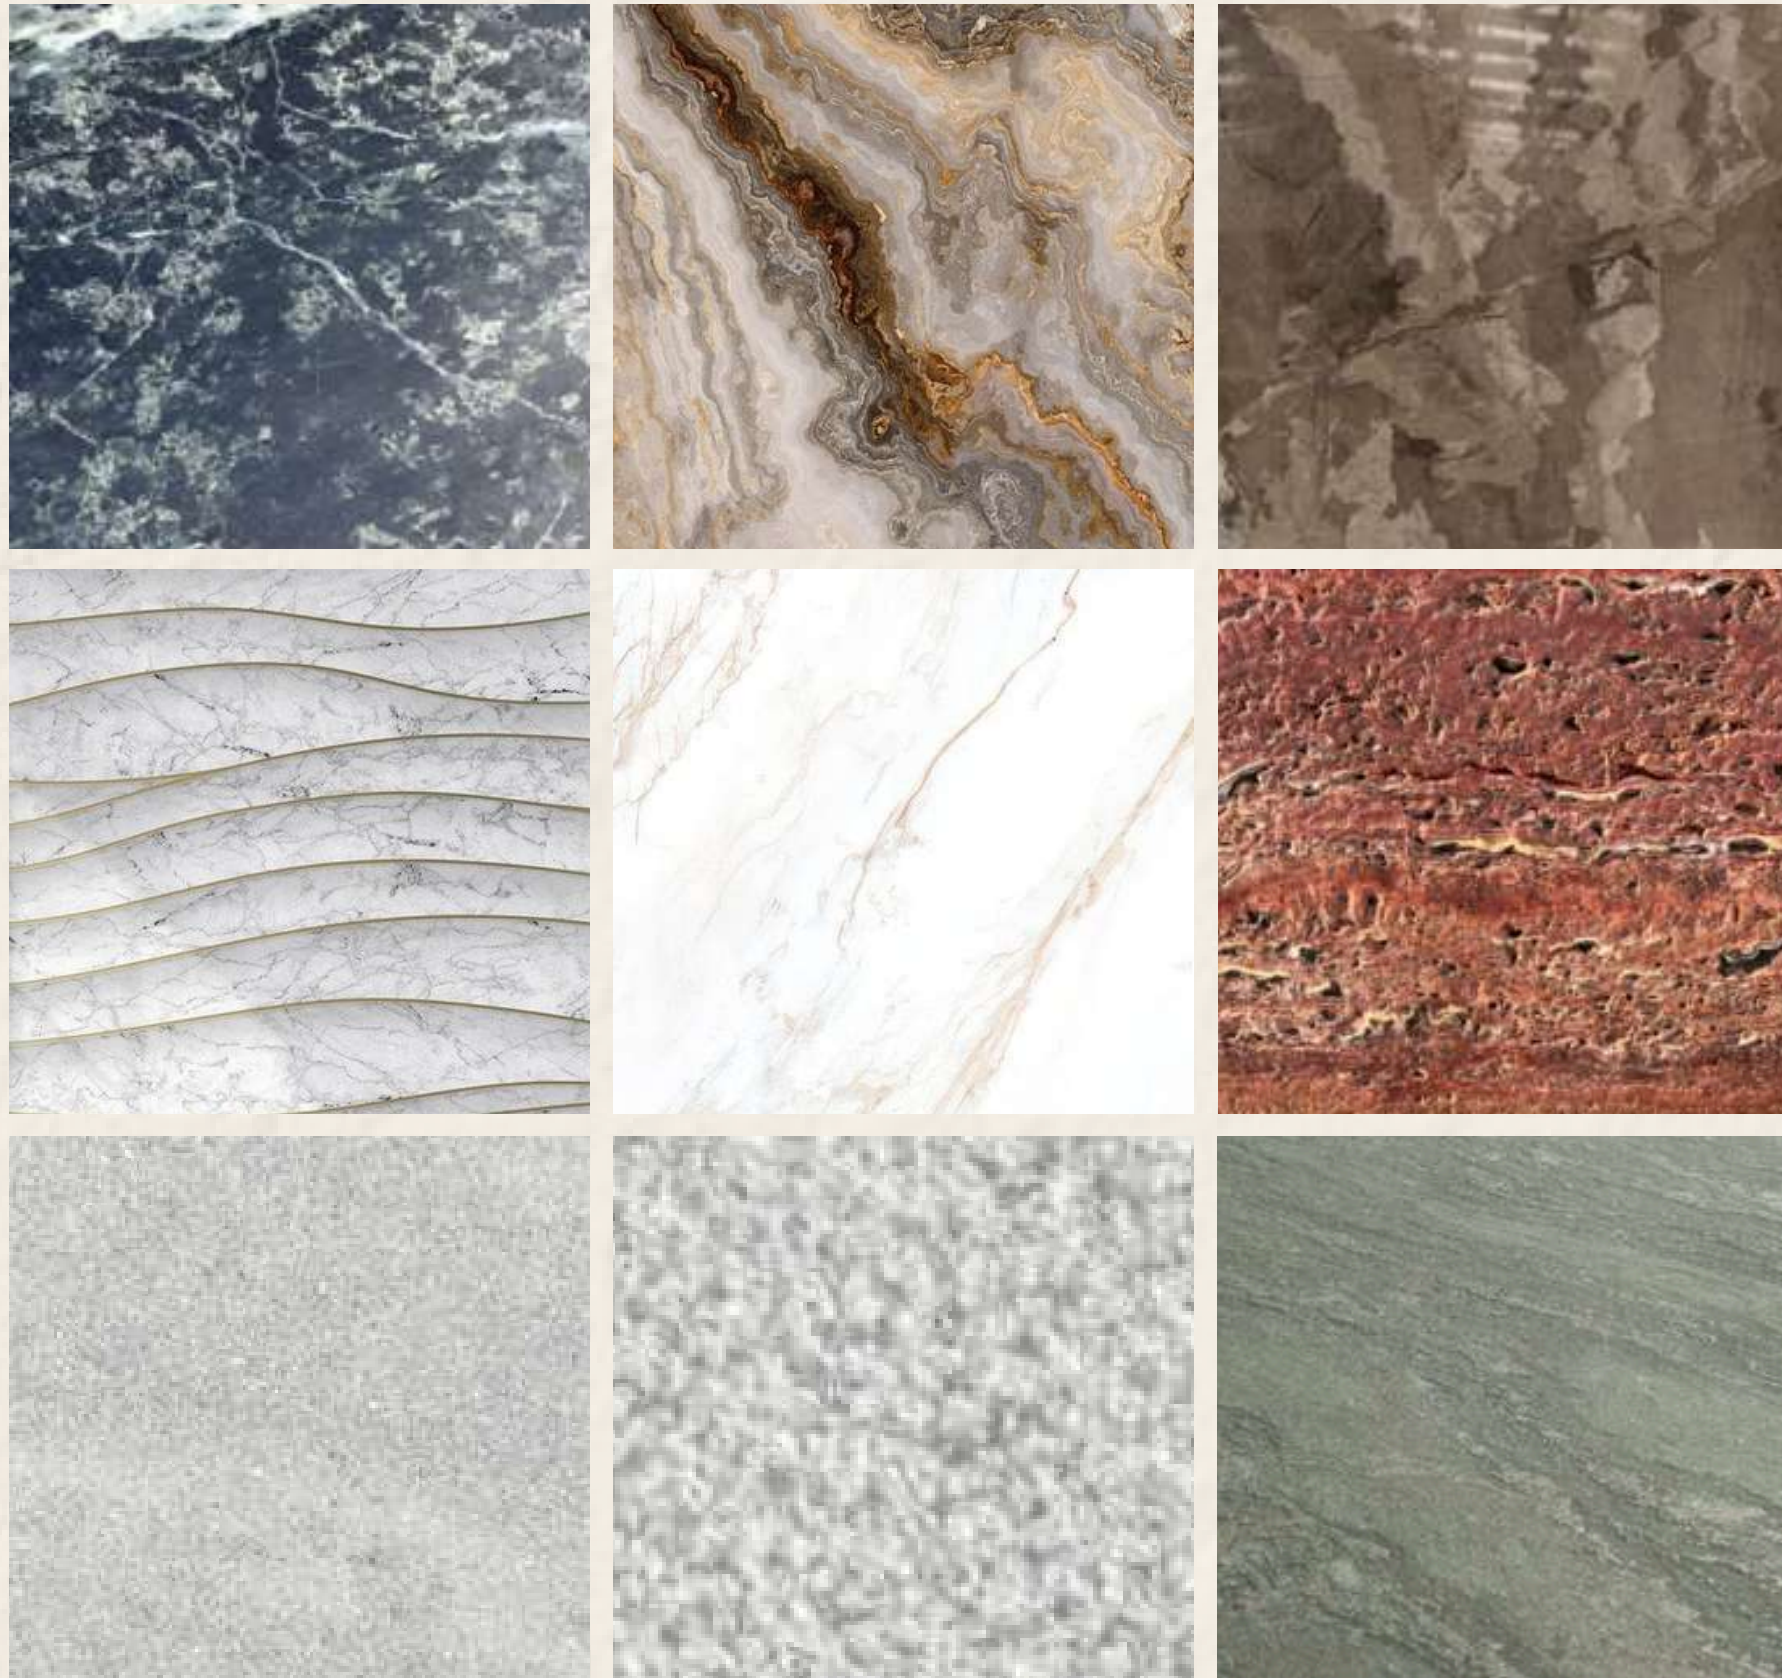

MARBLE FINISH

ABOUT:

Marble finishes bring refined elegance through fluid patterns and soft veining. Designed to replicate the beauty of natural stone, they create luxurious and timeless surfaces.

FEATURES:

- Elegant veining patterns
- Smooth, polished appearance
- Timeless luxury appeal
- Subtle tonal depth
- Seamless finish

MARBLE FINISH

MARBLE SERIES:

A curated range of marble textures defined by flowing patterns, subtle depth, and timeless sophistication.

- Soft Vein
- Classic White
- Mist Flow
- Ivory Blend
- Cloud Marble
- Stone Flow
- Vein Cut
- Polished Pearl

LUXURY INTERIORS

TEXTURE
& TONE
A BRAND OF PAINT HOUSE

FEATURE WALLS

TEXTURE
& TONE
A BRAND OF PAINT HOUSE