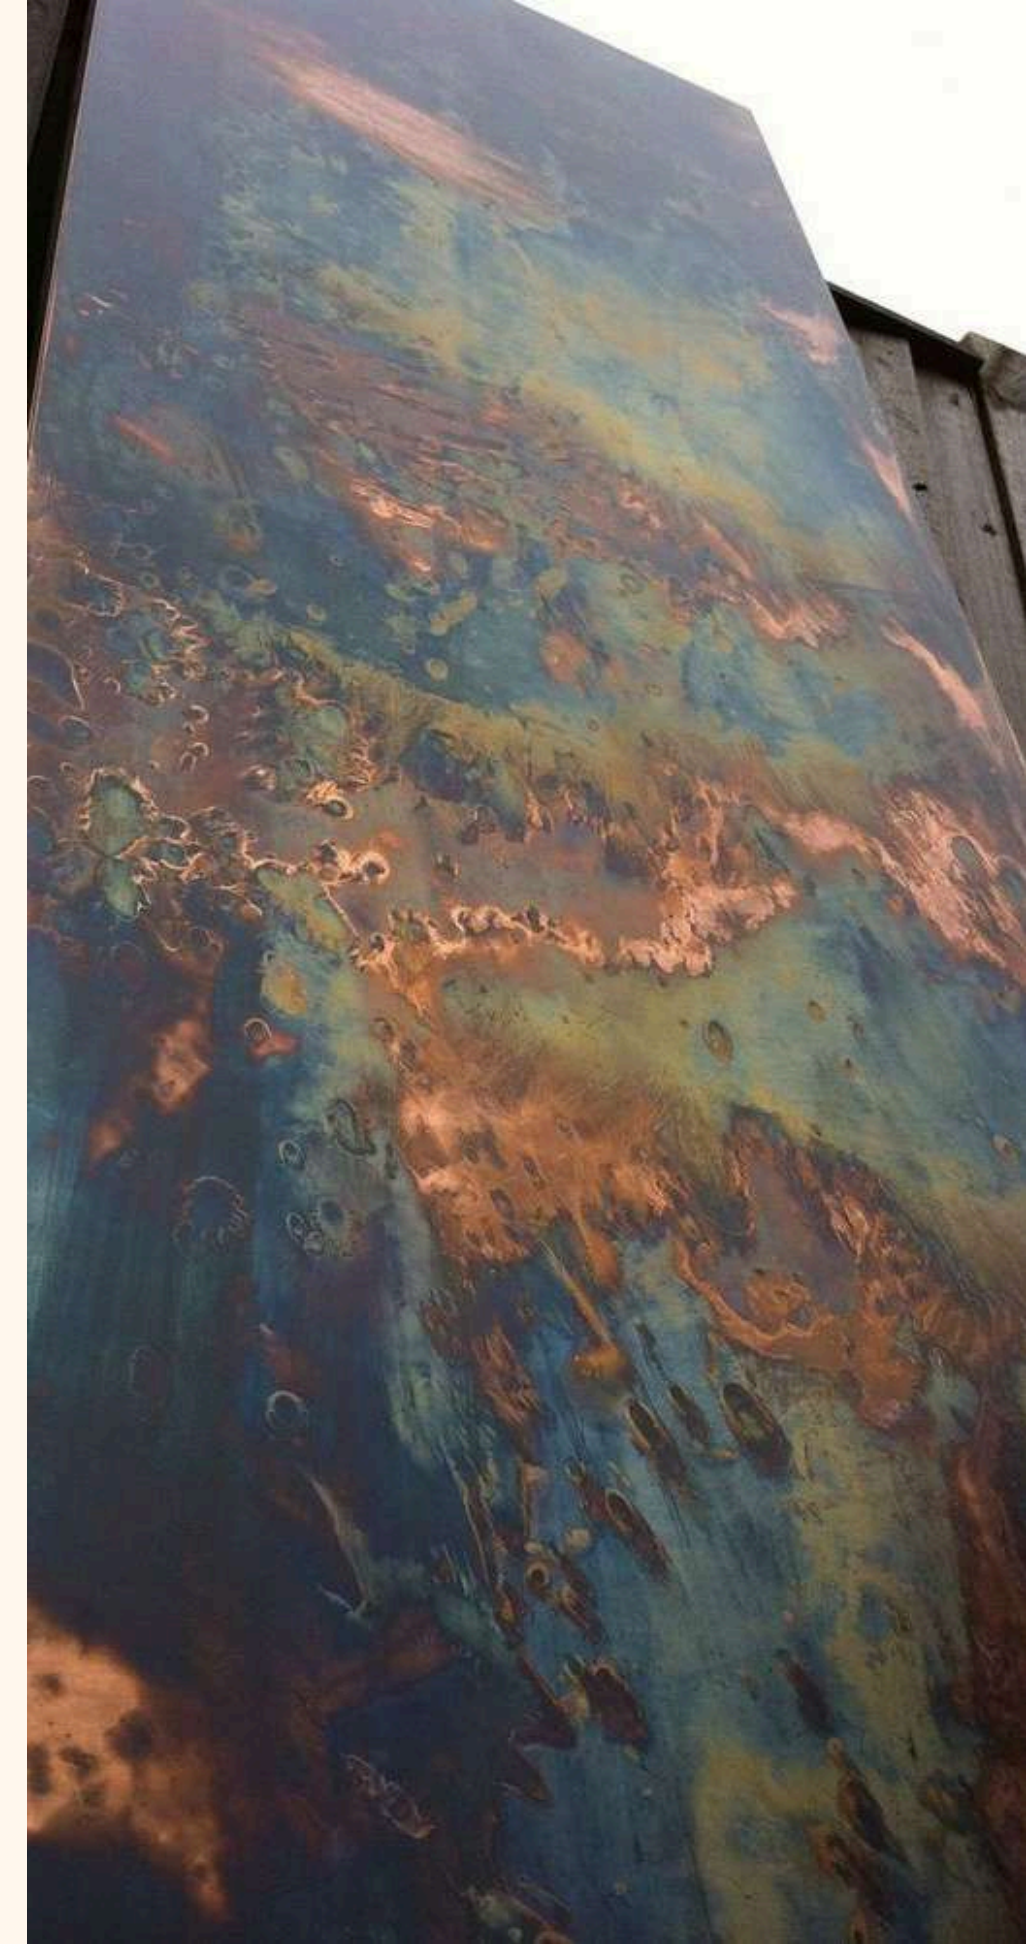

Our Story

Texture & Tone is a premium surface design brand specializing in bespoke textures for modern architecture and interiors. With a strong foundation in craftsmanship and innovation, we create finishes that elevate spatial experiences.

50+

Years of
Expertise

Trusted by Architects
& Designers

300+

Bespoke
Textures

350+

Corporate
Clients

500+

Projects
Completed