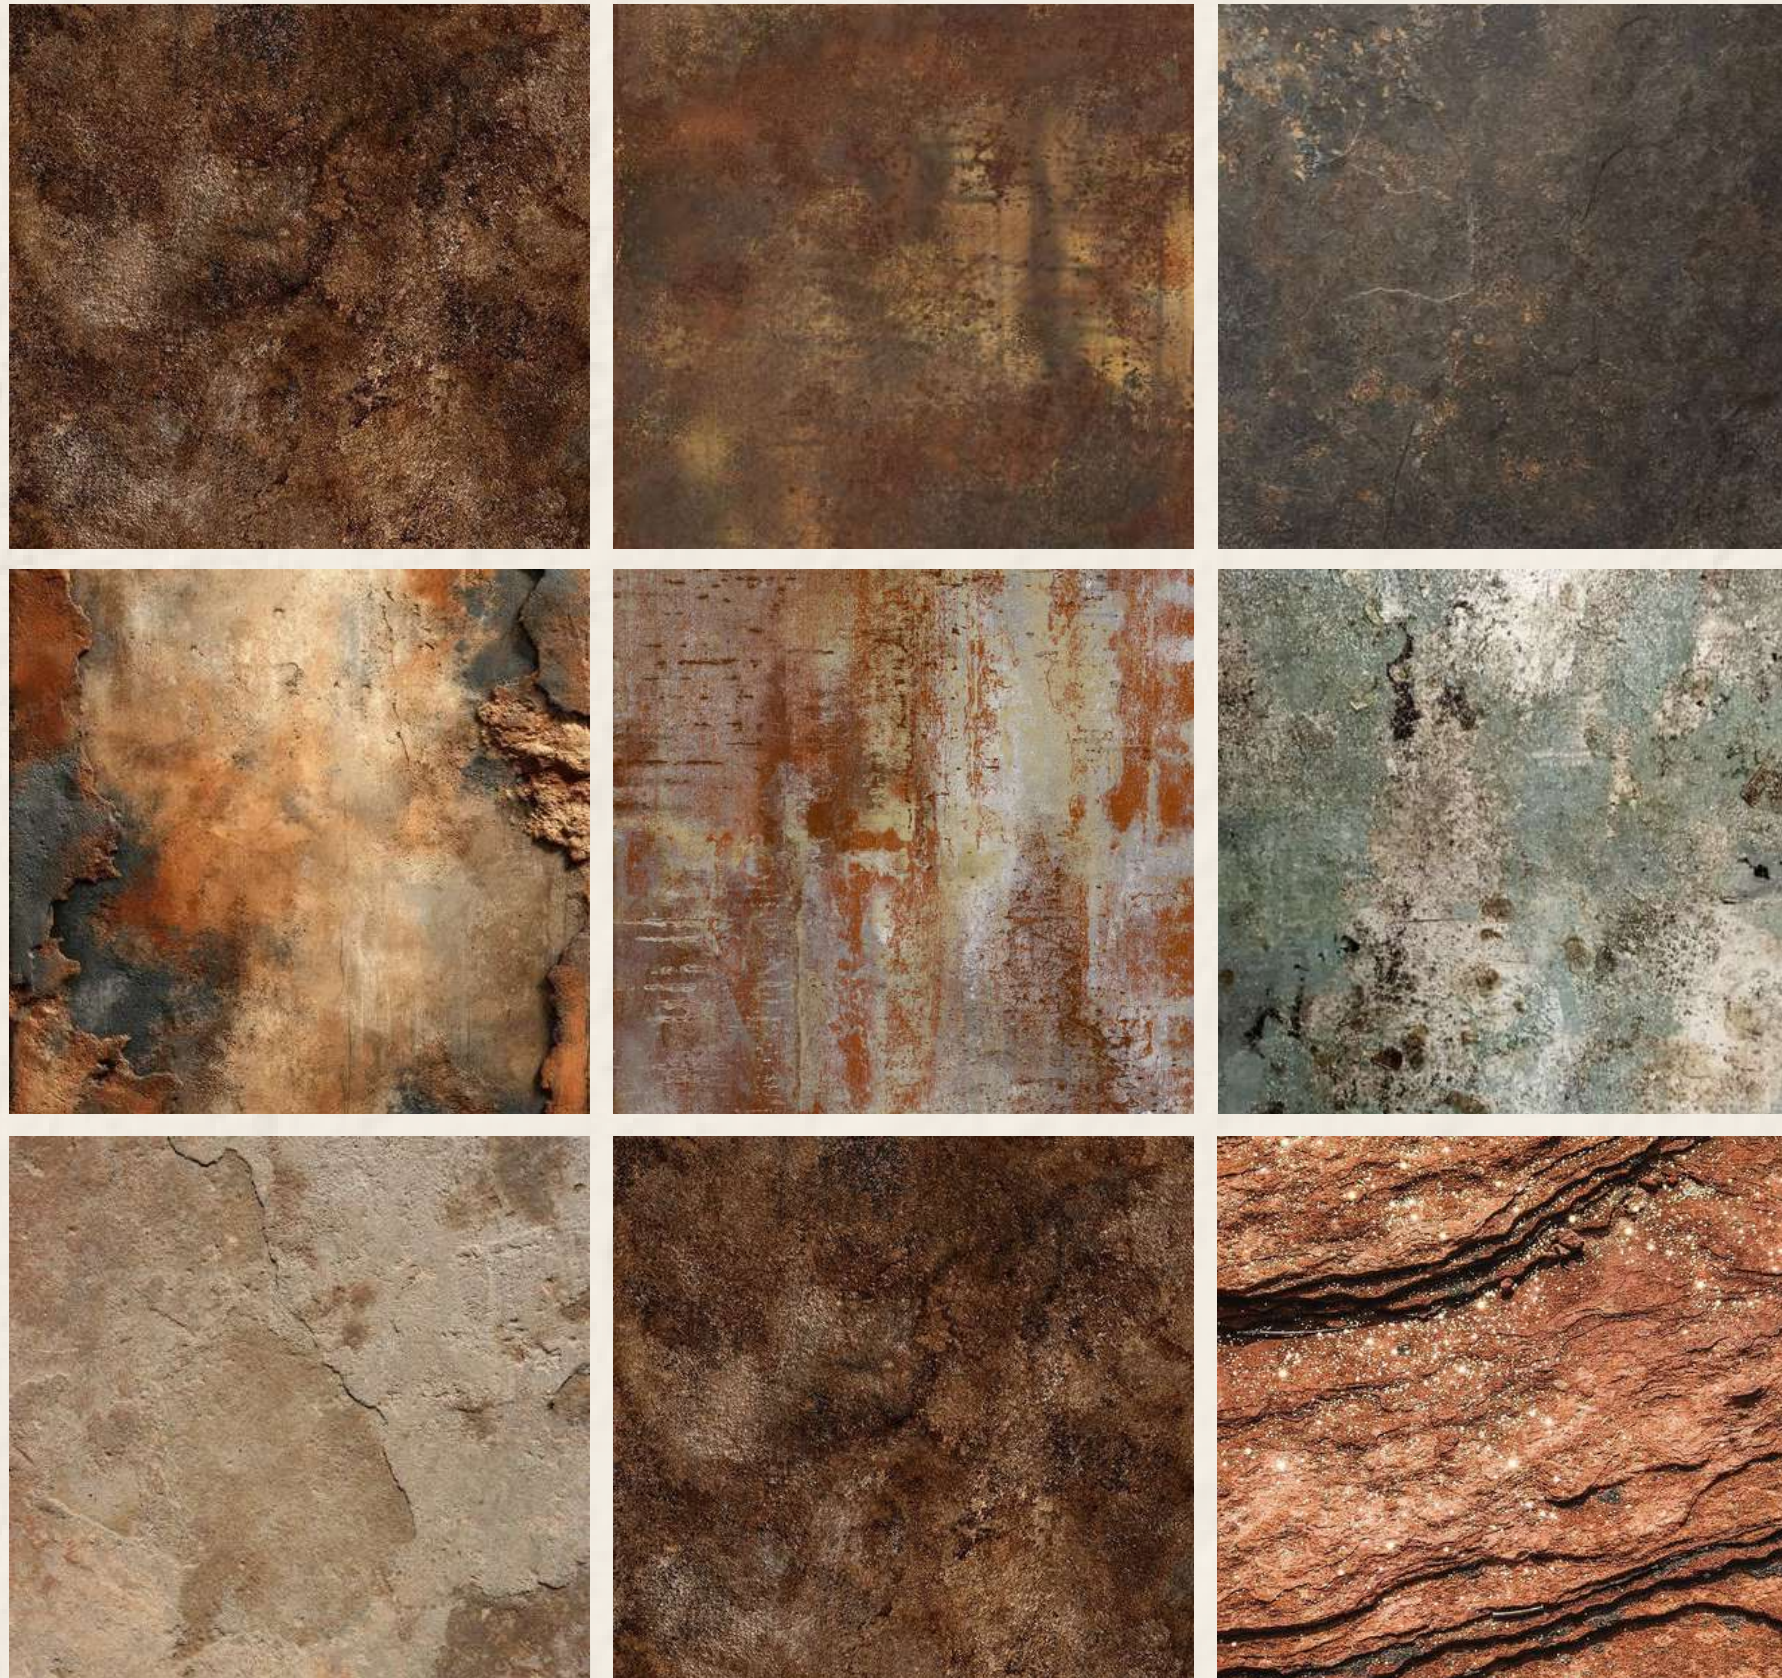

# RUSTIC FINISH

## ABOUT:

Rustic finishes celebrate raw beauty and natural imperfections. With aged textures and earthy tones, they bring warmth, depth, and a sense of timeless authenticity to any space.

## FEATURES:

- Aged and distressed textures
- Warm earthy tones
- Natural imperfections
- Rich surface depth
- Unique handcrafted appeal

## RUSTIC SERIES:

A curated range of rustic textures inspired by weathered surfaces, natural aging, and handcrafted finishes.

- Aged Plaster
- Weathered Wall
- Raw Earth
- Distressed Surface
- Rustic Grain
- Cracked Texture
- Vintage Layer
- Earth Patina